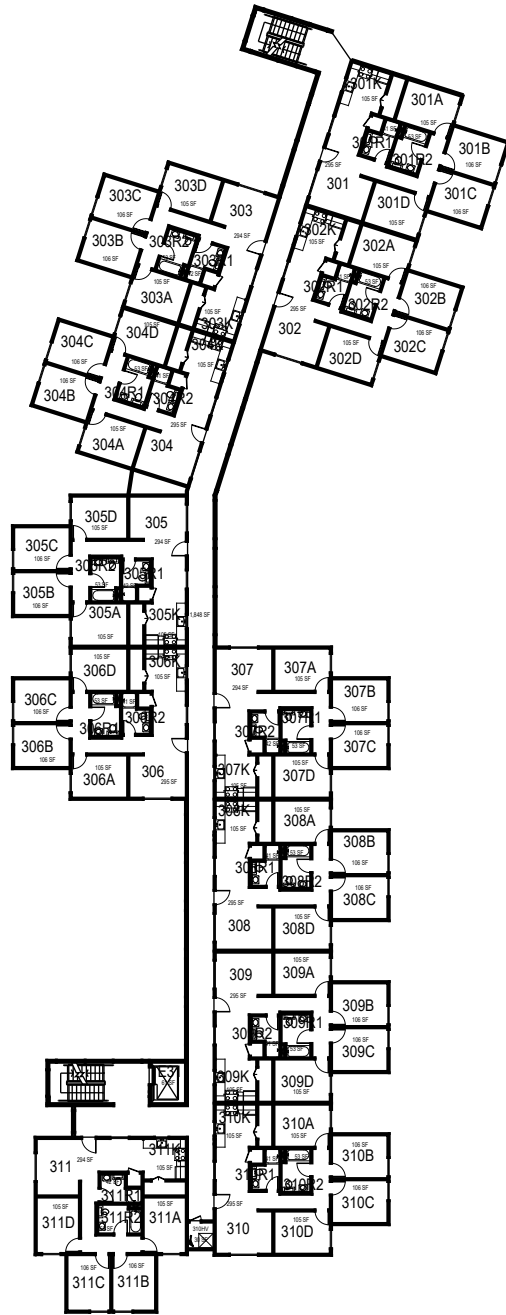

Cerro Vista 170F LEVEL 0

March 2022

Cerro Islay

Level 0

FACILITIES MANAGEMENT AND DEVELOPMENT

Space Data http://afd.calpoly.edu/facilities/spacefacility/space_data.asp

1:40

Cerro Vista 170F LEVEL 1

March 2022

Cerro Islay

Level 1

FACILITIES MANAGEMENT AND DEVELOPMENT

Space Data http://afd.calpoly.edu/facilities/spacefacility/space_data.asp

1:40

Cerro Vista 170F LEVEL2

March 2022

Cerro Islay

Level 2

FACILITIES MANAGEMENT AND DEVELOPMENT

Space Data http://afd.calpoly.edu/facilities/spacefacility/space_data.asp

1:40

Cerro Vista 170F LEVEL3

Cerro Islay
Level 3

FACILITIES MANAGEMENT AND DEVELOPMENT

Space Data http://afd.calpoly.edu/facilities/spacefacility/space_data.asp

March 2022

1:40

Cerro Vista 170F LEVEL 4

March 2022

Cerro Islay

Level 4

FACILITIES MANAGEMENT AND DEVELOPMENT